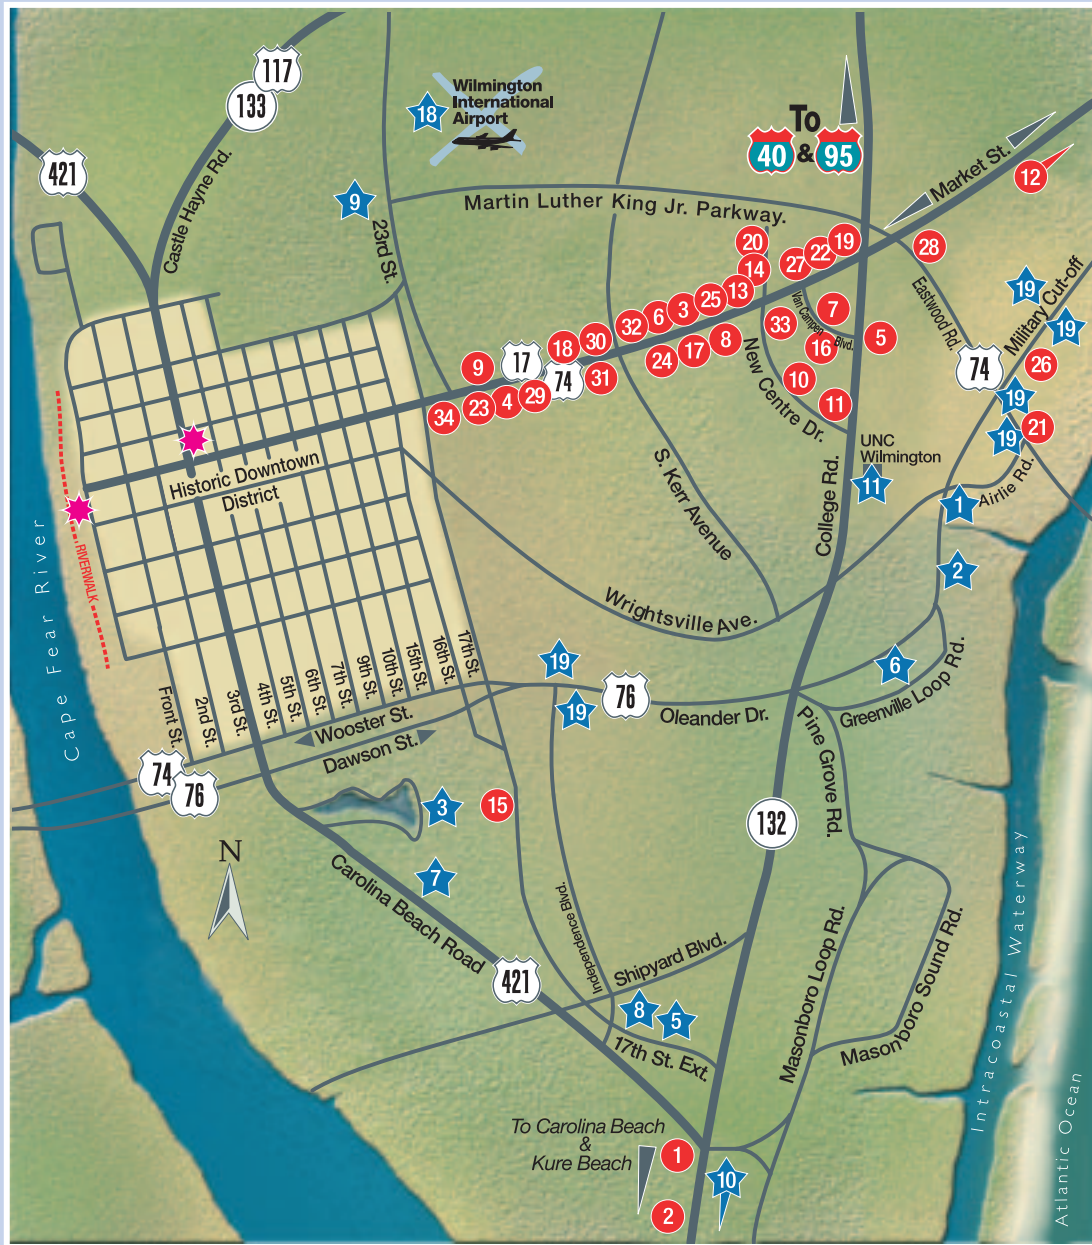

# Wilmington Area Map

WILMINGTON WILMINGTON WILMINGTON WILMINGTON WILMINGTON WILMINGTON WILMINGTON WILMINGTON WILMINGTON WILMINGTON WILMINGTON WILMINGTON WILMINGTON WILMINGTON WILMINGTON

## ATTRACTIONS

1. Airlie Gardens
2. Arboretum at New Hanover County Cooperative Extension
3. Greenfield Park Amphitheater
4. Greenfield Park and Gardens/Skate Park (see #3)
5. Halyburton Memorial Park
6. Jungle Rapids Family Fun Park/Mini Golf
7. Legion Sports Complex
8. Louise Wells Cameron Art Museum
9. Tours of Screen Gems Studio
10. Tregembo Animal Park
11. University of NC at Wilmington
12. Bluethenthal Wildflower Preserve (see #11)
13. Campus Tours-UNCW (see #11)
14. Kenan Auditorium-UNCW (see #11)
15. SRO Theatre-UNCW (see #11)
16. Trask Coliseum-UNCW (see #11)
17. Upperman African-American Cultural Center-UNCW (see #11)
18. Wilmington International Airport
19. Shopping District

## INFORMATION

Visitors Information Centers

### Hotel/Motels/Rental Agencies

1. Ameri-Stay Inn & Suites
2. Beau Rivage Resort & Golf Club
3. Best Value Inn & Suites
4. Best Western Carolinian
5. Comfort Inn
6. Comfort Suites Hotel
7. Courtyard by Marriott
8. Days Inn
9. Econo Lodge
10. Extended Stay America
11. Fairfield Inn by Marriott
12. Figure Eight Realty
13. Greentree Inn
14. Hampton Inn
15. Hampton Inn Medical Park
16. Holiday Inn Express Hotel & Suites
17. Holiday Inn Wilmington
18. Howard Johnson Express Inn
19. Innkeeper
20. Jameson Inn
21. Landfall Park Hampton Inn & Suites
22. MainStay Suites
23. Motel 6
24. Quality Inn of Wilmington
25. Ramada Inn & Conference Center
26. Residence Inn Landfall Business Park
27. Sleep Inn
28. Suburban Extended Stay Hotel
29. Super 8 Motel
30. Travel Inn
31. Travelodge
32. Whitey's El-Berta Motor Inn
33. Wingate Inn