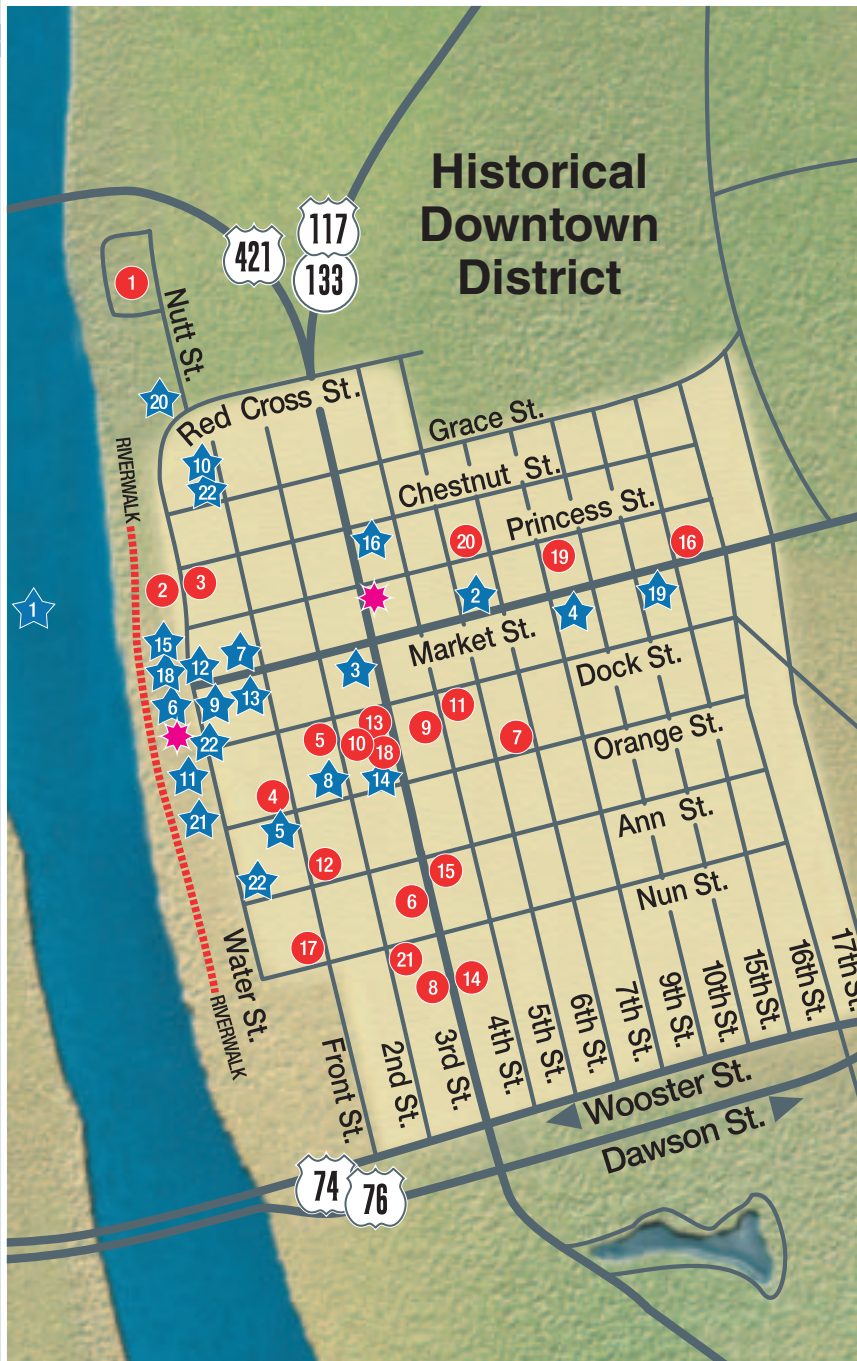

Downtown Wilmington Map

ATTRACTIONS

1. Battleship NORTH CAROLINA
2. Bellamy Mansion Museum
3. Burgwin-Wright House and Gardens
4. Cape Fear Museum of History & Science
5. Cape Fear Serpentarium
6. Captain Maffitt River Tourboat
7. City Stage
8. Community Arts Center
9. Ghost Walk of Old Wilmington
10. Haunted Pub Crawl
11. Henrietta III Riverboat
12. Hollywood South Walking Tours
13. Horse Drawn Carriage & Trolley Tours
14. Latimer House Museum
15. Riverfront Park
16. Thalian Hall
17. Walk and Talk Tours (see #14)
18. Wilmington Adventure Walking Tours
19. Wilmington Children's Museum
20. Wilmington Railroad Museum
21. Wilmington Trolley Company
22. Shopping Districts

INFORMATION

Visitors Information Centers

ACCOMMODATIONS

Hotel/Motels/Rental Agencies

1. Best Western Coastline Inn
2. Hilton Wilmington Riverside/Riverview Suites
3. Network Real Estate
4. Stemmerman's Inn
5. The Wilmingtonian

Bed and Breakfasts / Inns

6. 4 Porches Inn Bed & Breakfast
7. Blue Heaven Bed & Breakfast
8. C.W. Worth House
9. Camellia Cottage Bed & Breakfast
10. Clarendon Inn
11. The French House
12. Front Street Inn
13. Graystone Inn
14. The Hoge-Wood House Bed & Breakfast
15. The Murchinson House Bed & Breakfast
16. Port City Guest House
17. The River Inn
18. Rosehill Inn
19. Taylor House Inn Bed & Breakfast
20. Tranquility Inn
21. The Verandas